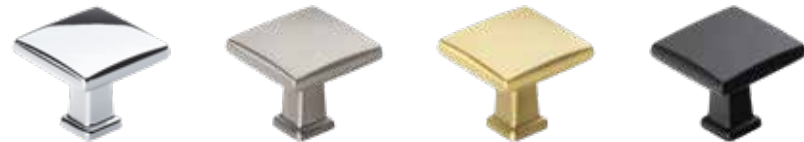

Code / HAN-175   Code / HAN-178   Code / HAN-172   Code / HAN-181

Newport Knob | Chrome Plated | Dull Nickel | Brushed Satin Brass | Matt Black
32mm