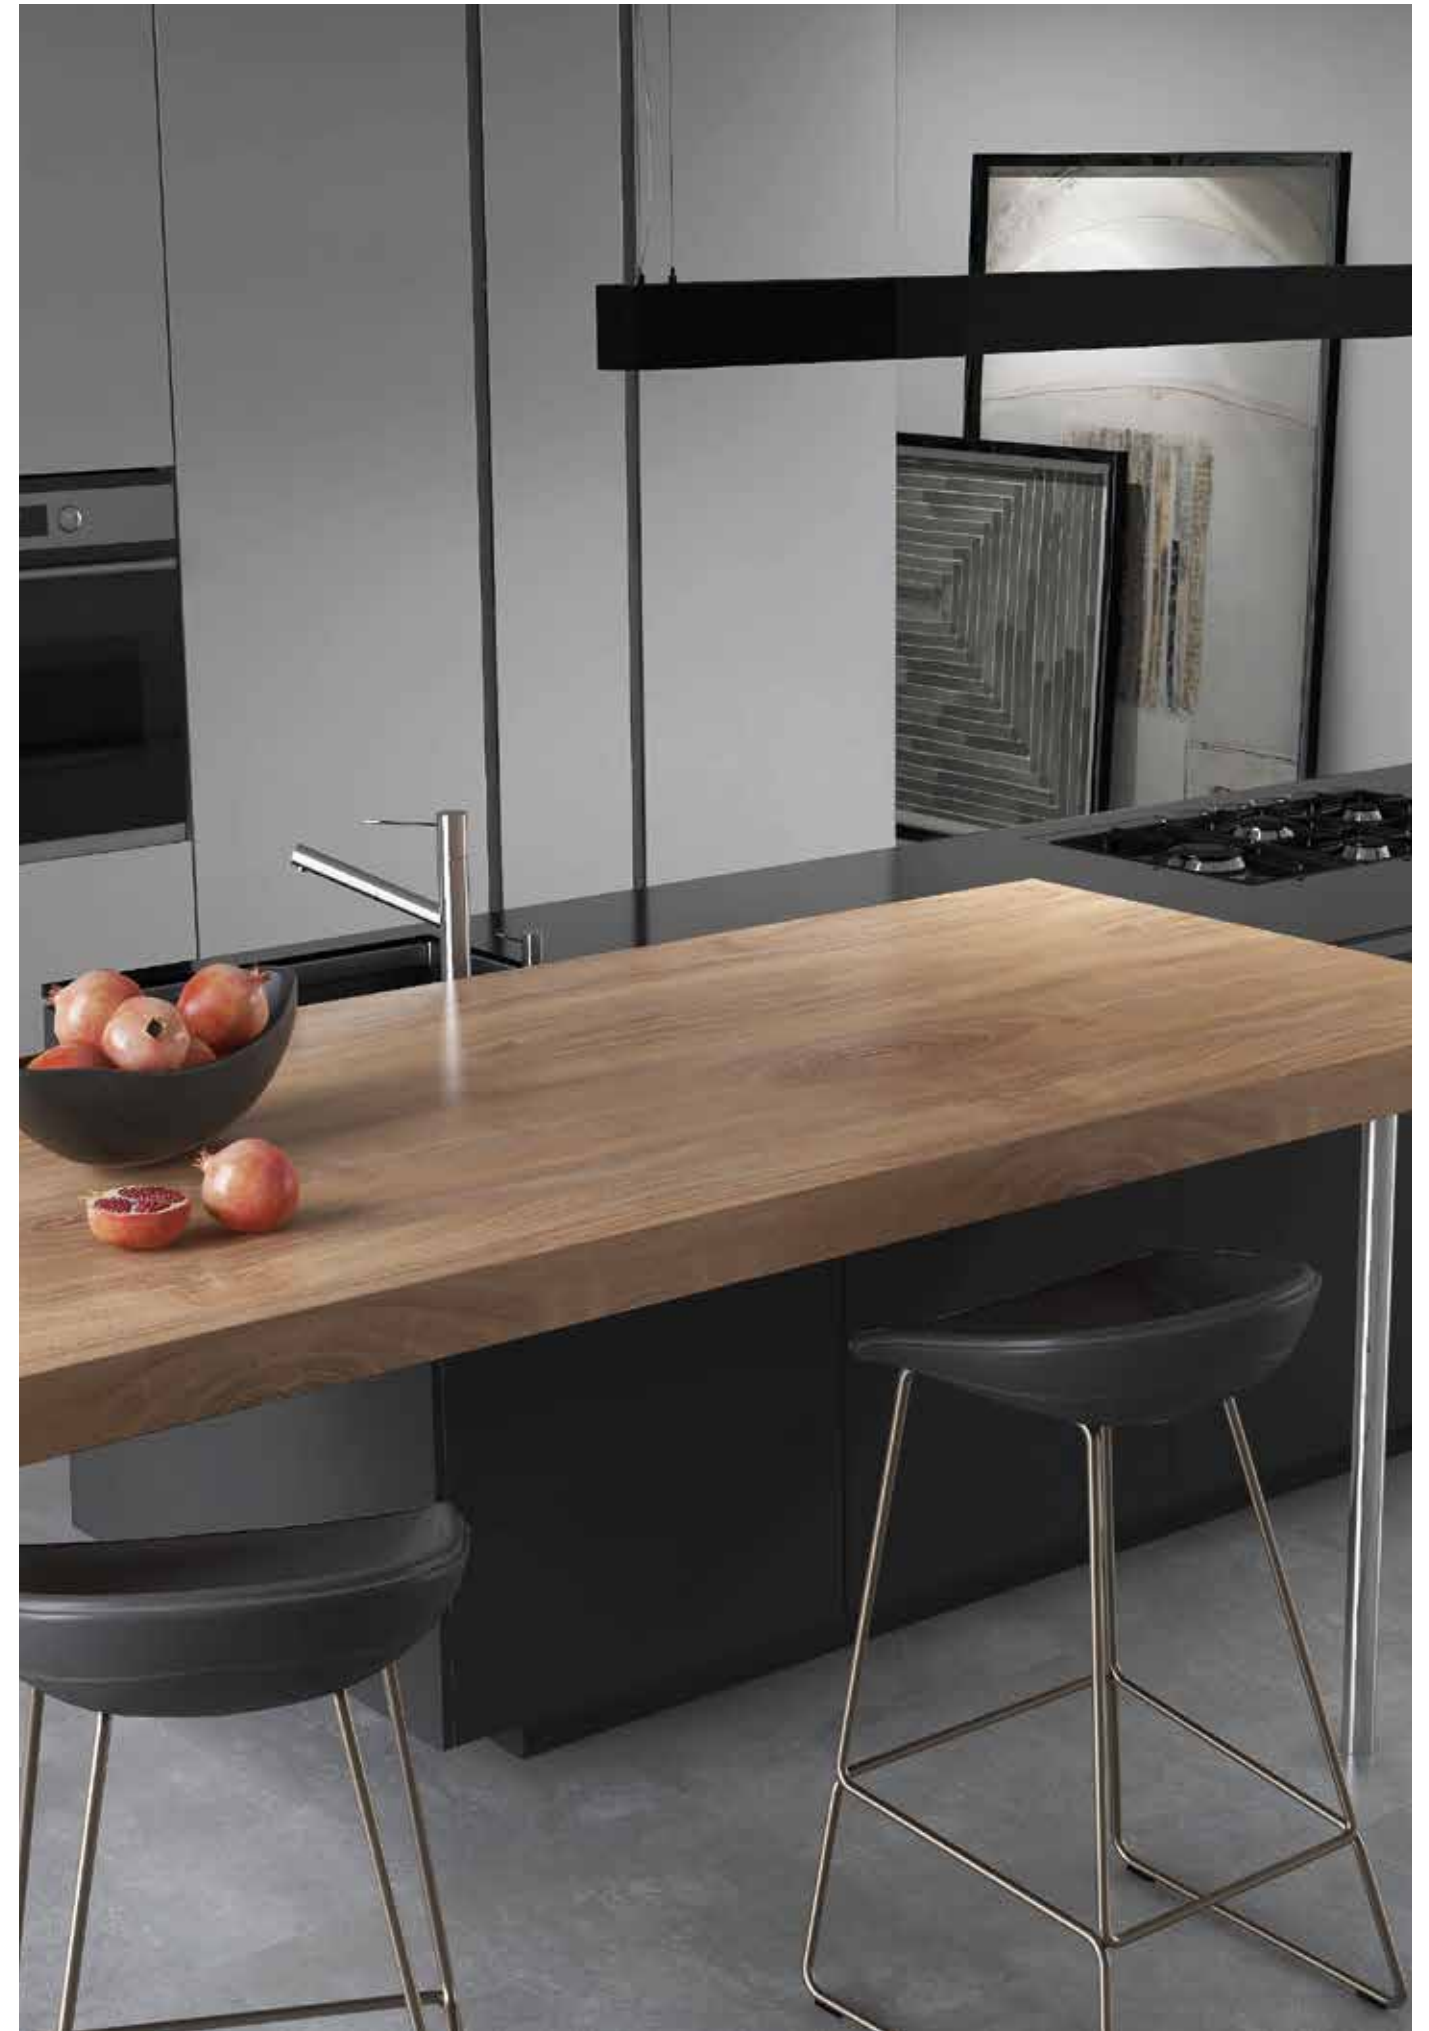

Tribeca Key Features

Tribeca Superior Matt Finishes

 SUPERIOR MATT PORCELAIN	 SUPERIOR MATT WHITE GREY	 SUPERIOR MATT LIGHT GREY	 SUPERIOR MATT DUST GREY
 SUPERIOR MATT TAUPE	 SUPERIOR MATT PEBBLE		 SUPERIOR MATT STONE GREY
 SUPERIOR MATT ANTIQUE ROSE		 SUPERIOR MATT REED GREEN	 SUPERIOR MATT HERITAGE GREEN
 SUPERIOR MATT MARINE BLUE	 SUPERIOR MATT INDIGO	 SUPERIOR MATT GRAPHITE	 SUPERIOR MATT BLACK