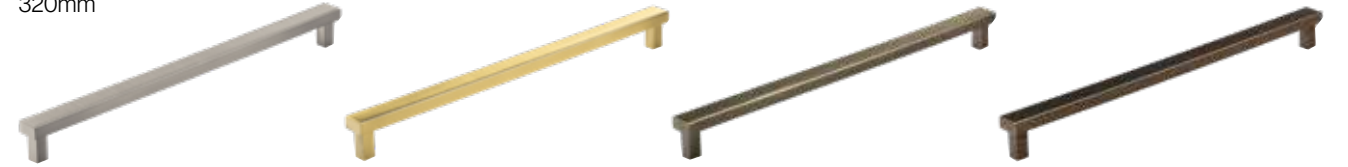

Barrington Knob Back Plate
100mm

Code / HAN-419 Code / HAN-411 Code / HAN-415 Code / HAN-423

Barrington Pull Handle
160mm

Code / HAN-377 Code / HAN-371 Code / HAN-374 Code / HAN-380

Barrington Pull Handle
320mm