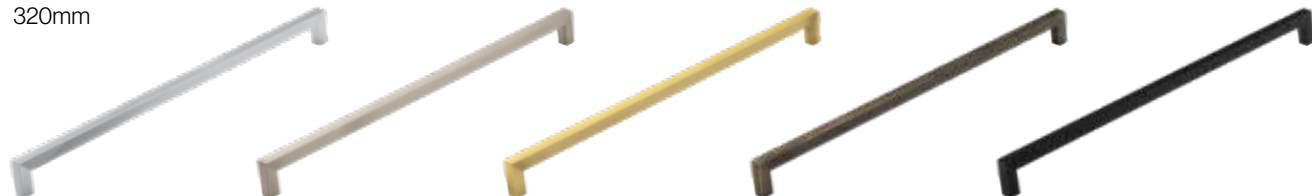

Battersea Pull Handle
320mm

Code / HAN-198   Code / HAN-204   Code / HAN-195   Code / HAN-201   Code / HAN-207