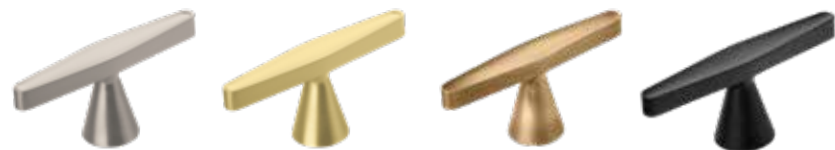

Code / HAN-234   Code / HAN-238   Code / HAN-242   Code / HAN-246

Conic T Bar Knob | Brushed Nickel | Brushed Satin Brass | Dark Brushed Brass | Matt Black
78mm